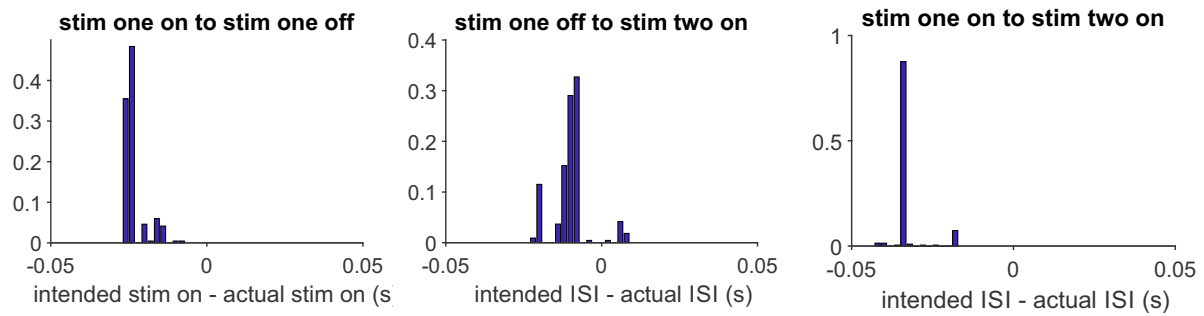

Old setup - Mac mini running Yosemite + NVIDIA GTX 970 using automate-eGPU mod

New setup - 2017 iMac running High Sierra + internal graphics card (AMD RX 560)

New setup - 2017 iMac running High Sierra + external graphics card (AMD RX 580)