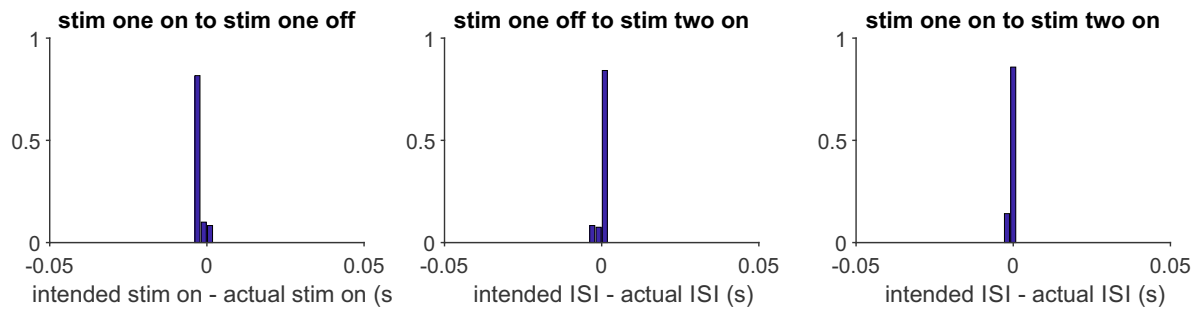

Old setup - Mac mini running Yosemite + NVIDIA GTX 970 using automate-eGPU mod

New setup - 2017 iMac running High Sierra + internal graphics card (AMD RX 560)

New setup - 2017 iMac running High Sierra + external graphics card (AMD RX 580)